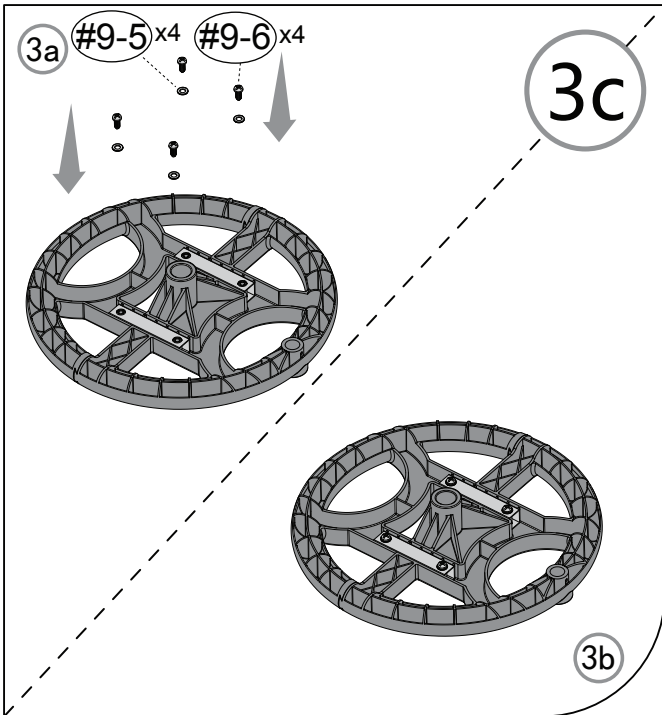

Inground Pool Cover Reel

1

| Ref | Qty |
|-----|-----|
| #1 | 1 |
| #2 | 1 |
| #3 | 1 |
| #4 | 1 |
| #5 | 2 |
| #6 | 1 |
| #7 | 2 |
| #8 | 2 |
| #9 | 1 |
| #10 | 1 |
| #11 | 1 |
| #12 | 1 |
| #13 | 4 |
| #14 | 12 |
| #15 | 1 |
| #16 | 1 |
| #17 | 4 |
| #18 | 1 |
| #19 | 1 |
| #20 | 8 |
| #21 | 8 |
| #22 | 8 |

2

#9-1
x1

#9-2
x1

#9-3
x1

#9-4
x2

#9-5
x4

ST6X16

#9-6
x4