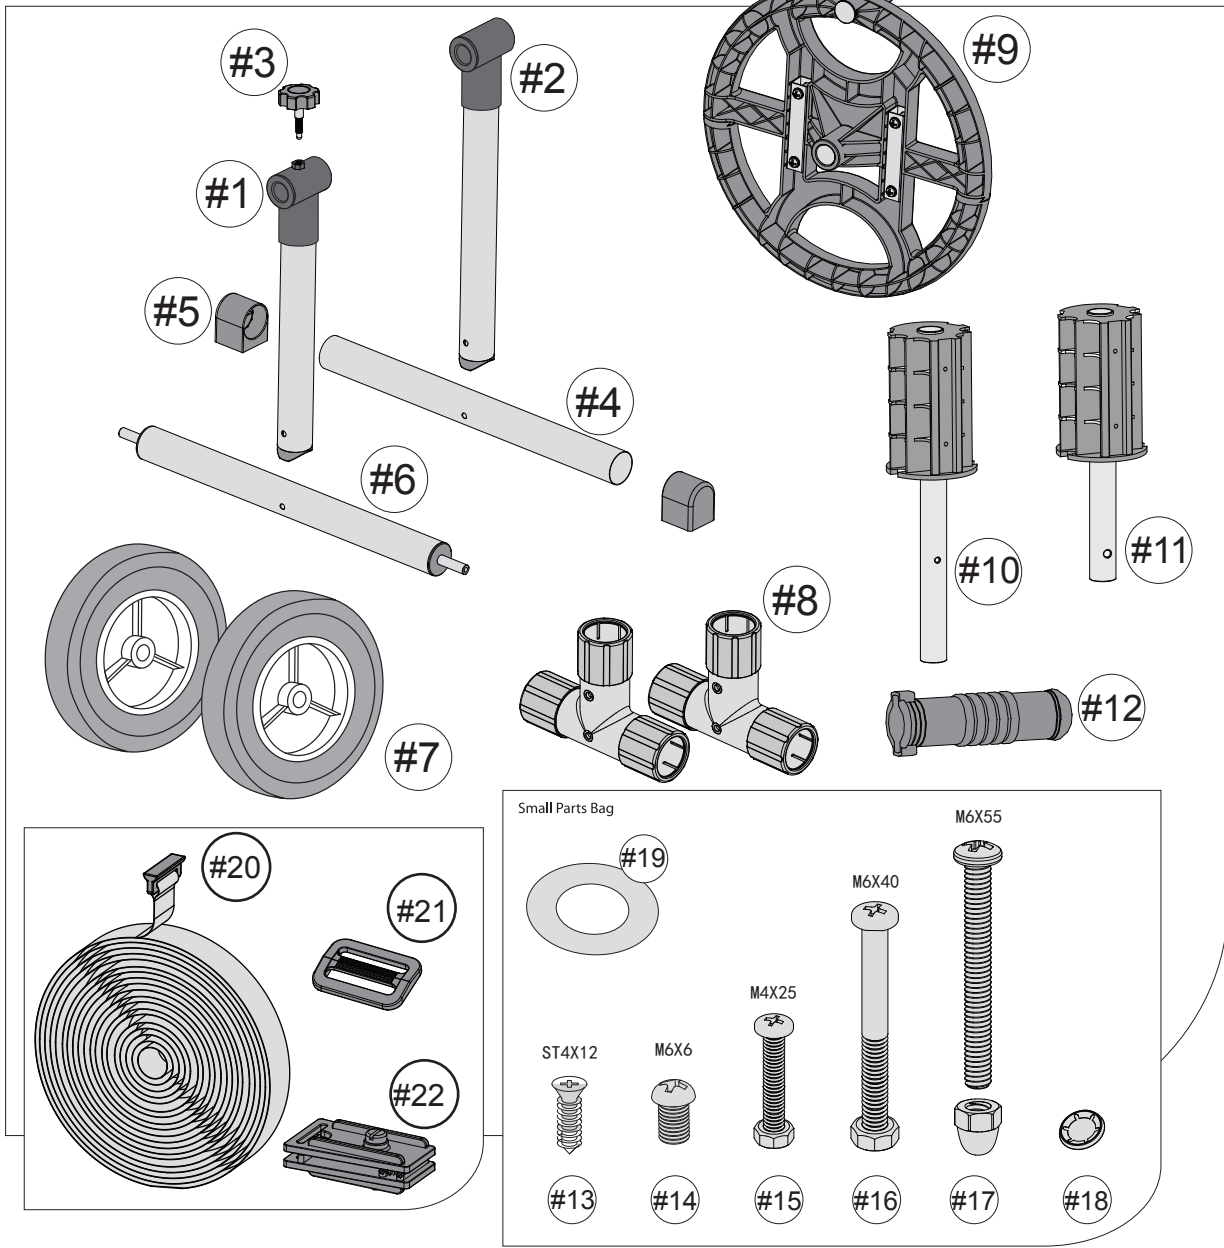

Inground Pool Cover Reel

1

| Ref | Qty |
|-----|-----|
| #1 | 1 |
| #2 | 1 |
| #3 | 1 |
| #4 | 1 |
| #5 | 2 |
| #6 | 1 |
| #7 | 2 |
| #8 | 2 |
| #9 | 1 |
| #10 | 1 |
| #11 | 1 |
| #12 | 1 |
| #13 | 4 |
| #14 | 12 |
| #15 | 1 |
| #16 | 1 |
| #17 | 4 |
| #18 | 1 |
| #19 | 1 |
| #20 | 8 |
| #21 | 8 |
| #22 | 8 |

2

#9-1
x1

#9-2
x1

#9-3
x1

#9-4
x2

#9-5
x4

ST6X16

#9-6
x4

4

5

6

7

8

9

10

11 a